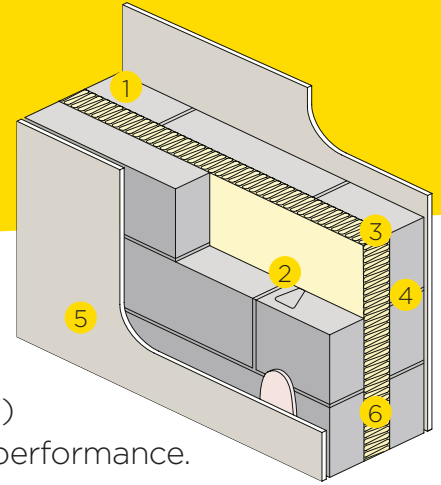

NEW MORE COST EFFECTIVE SEPARATING WALL SOLUTION

+5dB

*Separating Walls
Part E England
& Wales

Isover proprietary Robust Detail specifications E-WM-17 and E-WM-20 have been updated. They now include a lighter Gypsum board (from 9.8 kg/m² to 8 kg/m²) for a more cost effective solution, while still maintaining the +5dB performance.

Separating Wall - Cavity Masonry	E-WM-17	E-WM-20
1 Block density	1350 to 1600 kg/m ³ or Plasmor Aglite Ultima 1050 kg/m ³ *	1350 to 1600 kg/m ³
2 Wall ties	Approved Document E 'Tie type A'	Approved Document E 'Tie type A'
3 Cavity width	75mm (min)	100mm (min)
4 Block thickness	100mm (min), each leaf	100mm (min), each leaf
5 Wall finish	Gypsum-based board (nominal 8 kg/m ²) mounted on dabs	Gypsum-based board (nominal 8 kg/m ²) mounted on dabs
6 Insulation	75mm Isover RD Party Wall Roll	100mm Isover RD Party Wall Roll

***Hollow or Cellular Blocks - only for E-WM-17 100mm (min) cavity walls**

The Besblock Star Performer is the only block of this type currently accepted by Robust Details Limited for use as an alternative to solid blocks in E-WM-17. Ensure Star Performer blocks are laid with the cells open to the lower mortar bed only. The separating wall must not be constructed using a mix of the block types.

Isover RD Party Wall has been tested and approved for use in Isover-specific Robust Details E-WM-17, E-WM-20 & E-WM-24 as well as a range of other generic Robust Detail separating walls.

Isover RD Party Wall Roll is supplied in a 75mm, 100mm, 125mm and 150mm thicknesses. The strong, resilient and flexible rolls are ready-cut to 2x455mm to fit between standard wall tie spacing.